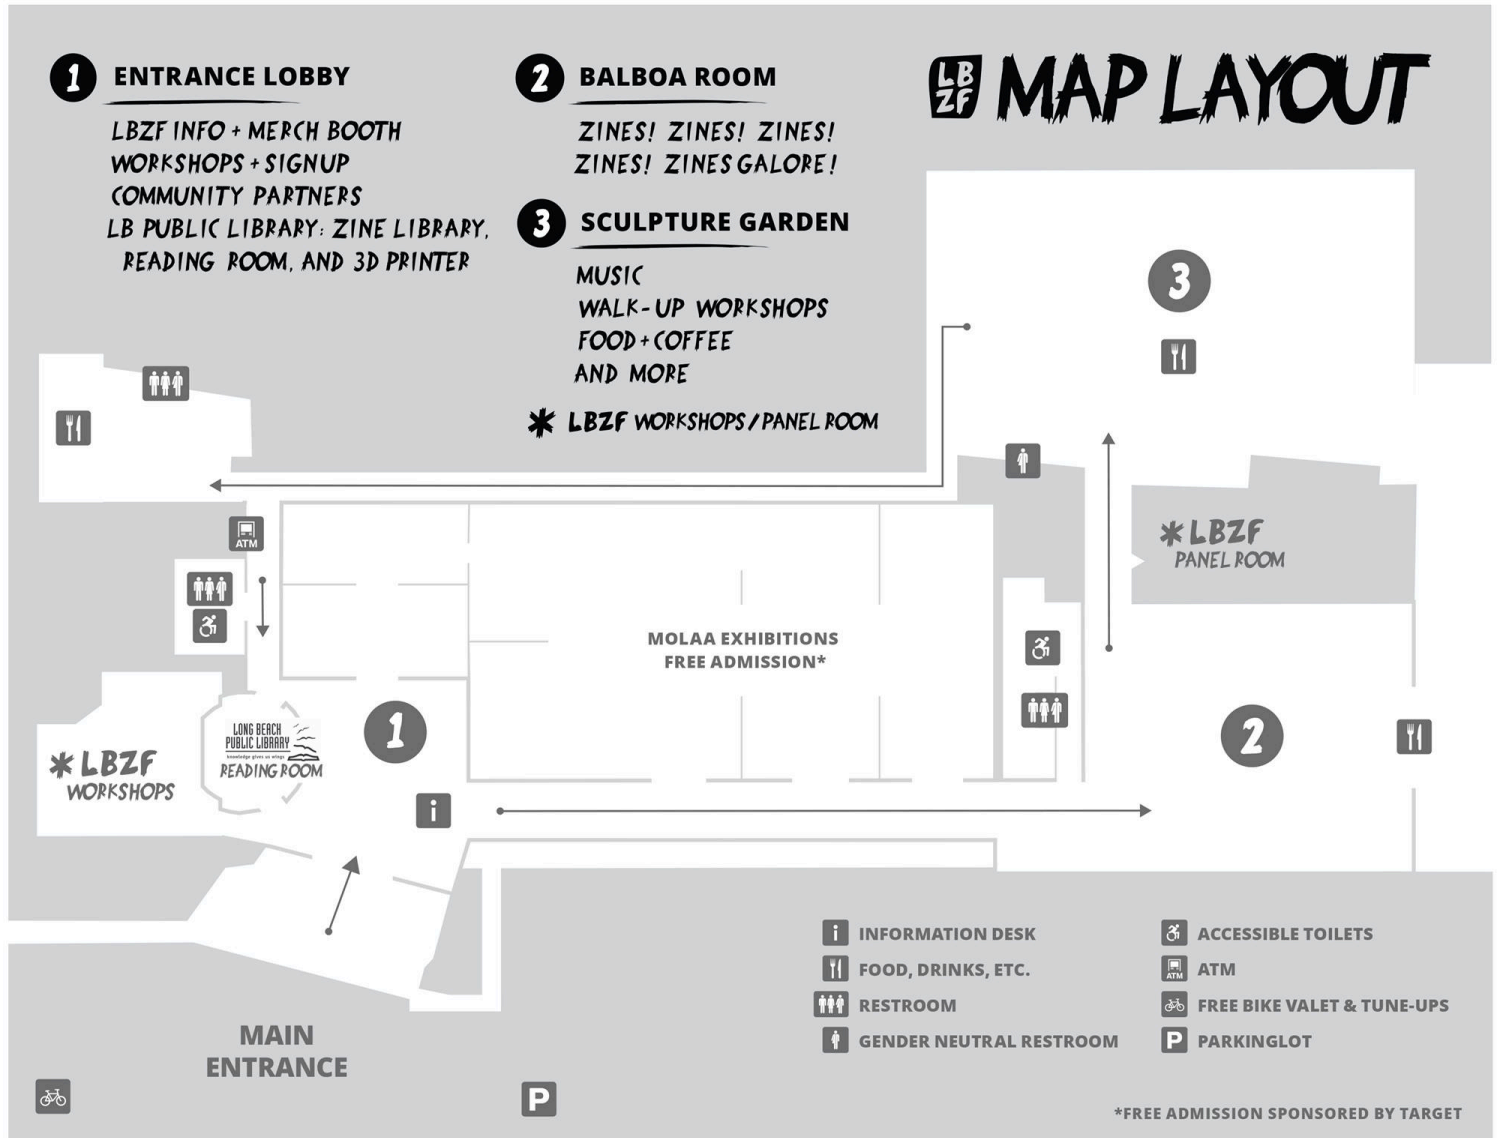

LBZF MAP LAYOUT

1 ENTRANCE LOBBY

LBZF INFO + MERCH BOOTH
 WORKSHOPS + SIGNUP
 COMMUNITY PARTNERS
 LB PUBLIC LIBRARY: ZINE LIBRARY,
 READING ROOM, AND 3D PRINTER

2 BALBOA ROOM

ZINES! ZINES! ZINES!
 ZINES! ZINES GALORE!

3 SCULPTURE GARDEN

MUSIC
 WALK-UP WORKSHOPS
 FOOD + COFFEE
 AND MORE

* LBZF WORKSHOPS / PANEL ROOM

- INFORMATION DESK
- FOOD, DRINKS, ETC.
- RESTROOM
- GENDER NEUTRAL RESTROOM
- ACCESSIBLE TOILETS
- ATM
- FREE BIKE VALET & TUNE-UPS
- PARKINGLOT

*FREE ADMISSION SPONSORED BY TARGET